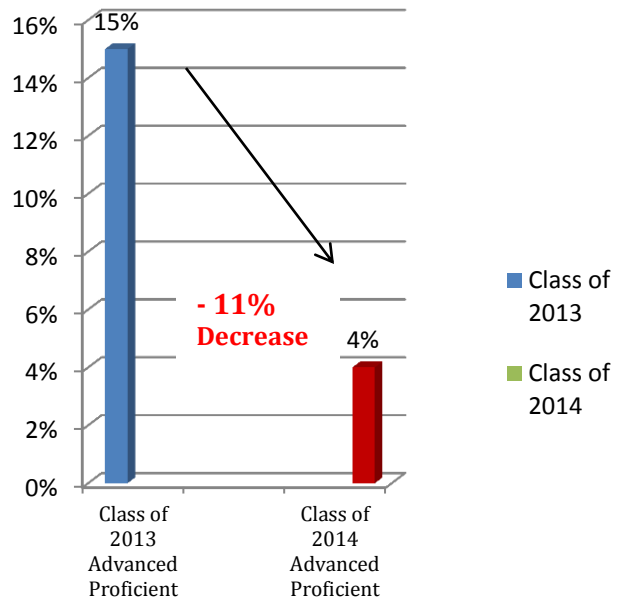

**AMERICAN HISTORY HIGH SCHOOL
CLASS OF 2014: COHORT ANALYSIS
MATHEMATICS (ALL STUDENTS)
2010-2013**

**AMERICAN HISTORY HIGH SCHOOL
MARCH HSPA RESULTS FIRST TIME JUNIORS (MATHEMATICS)
2009-2013**

AMERICAN HISTORY HIGH SCHOOL FIRST TIME JUNIORS HSPA COMPARISONS: LANGUAGE ARTS LITERACY CLASS OF 2013 vs. CLASS OF 2014

Class of 2013 vs. Class of 2014 Percent of Students at 225 or Better LANGAUGE ARTS LITERACY

Class of 2013 vs. Class of 2014 Percent of Students Advanced Proficient LANGAUGE ARTS LITERACY

**AMERICAN HISTORY HIGH SCHOOL
CLASS OF 2014: COHORT ANALYSIS
LANGUAGE ARTS LITERACY (ALL STUDENTS)
2010-2013**