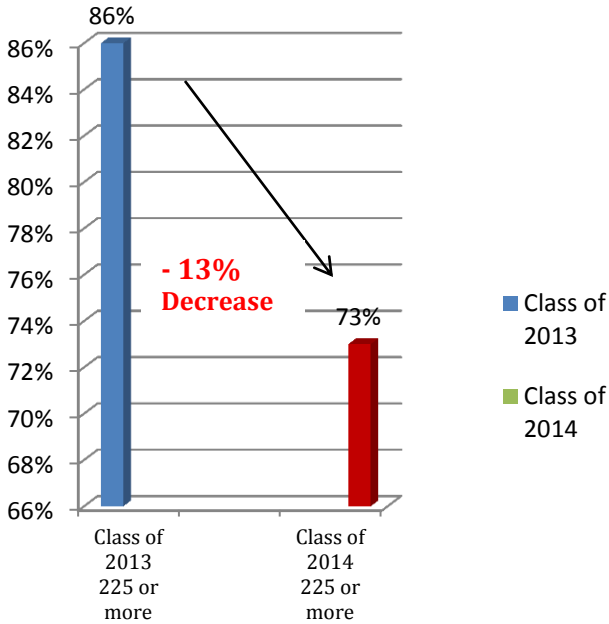

**AMERICAN HISTORY HIGH SCHOOL
CLASS OF 2014: COHORT ANALYSIS
MATHEMATICS (ALL STUDENTS)
2010-2013**

**AMERICAN HISTORY HIGH SCHOOL
MARCH HSPA RESULTS FIRST TIME JUNIORS (MATHEMATICS)
2009-2013**

AMERICAN HISTORY HIGH SCHOOL FIRST TIME JUNIORS HSPA COMPARISONS: LANGUAGE ARTS LITERACY CLASS OF 2013 vs. CLASS OF 2014

Class of 2013 vs. Class of 2014 Percent of Students at 225 or Better LANGAUGE ARTS LITERACY

Class of 2013 vs. Class of 2014 Percent of Students Advanced Proficient LANGAUGE ARTS LITERACY

**AMERICAN HISTORY HIGH SCHOOL
CLASS OF 2014: COHORT ANALYSIS
LANGUAGE ARTS LITERACY (ALL STUDENTS)
2010-2013**