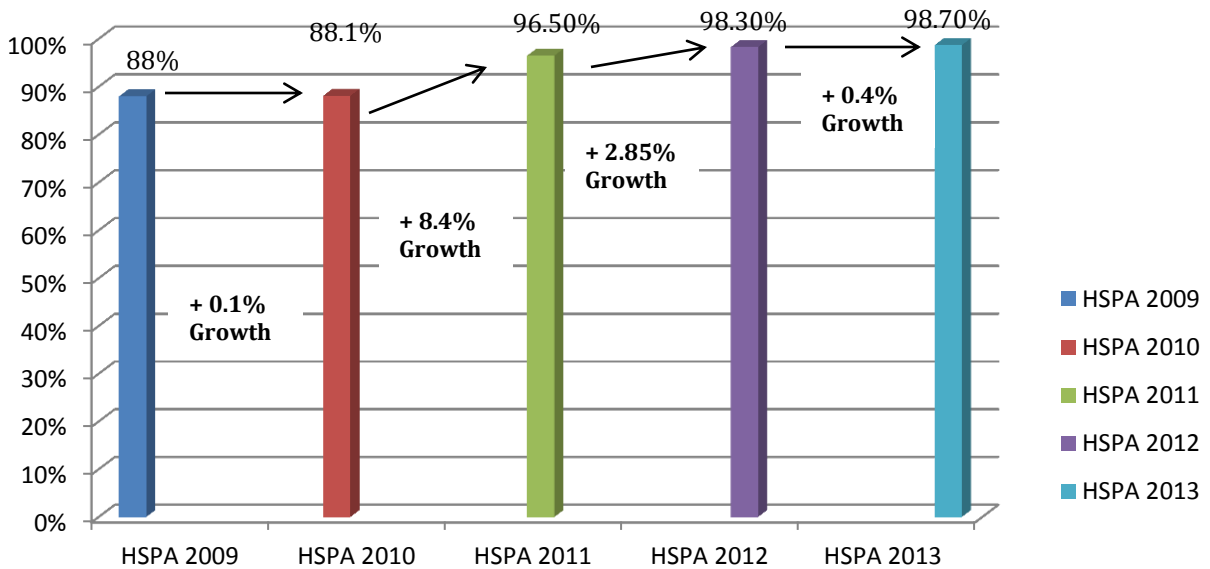

Class of 2013 vs. Class of 2014 Percent of Students at 225 or Better LANGAUGE ARTS LITERACY

Class of 2013 vs. Class of 2014 Percent of Students Advanced Proficient LANGAUGE ARTS LITERACY

**AMERICAN HISTORY HIGH SCHOOL
CLASS OF 2014: COHORT ANALYSIS
LANGUAGE ARTS LITERACY (ALL STUDENTS)
2010-2013**

**AMERICAN HISTORY HIGH SCHOOL
MARCH HSPA RESULTS FIRST TIME JUNIORS (LANGUAGE ARTS LITERACY)
2009-2013**

**AMERICAN HISTORY HIGH SCHOOL
CLASS OF 2014 vs. OTHER NPS SCHOOLS
% OF STUDENTS PASSING BOTH PARTS
MARCH HSPA ADMINISTRATION (FIRST TIME JUNIORS)**