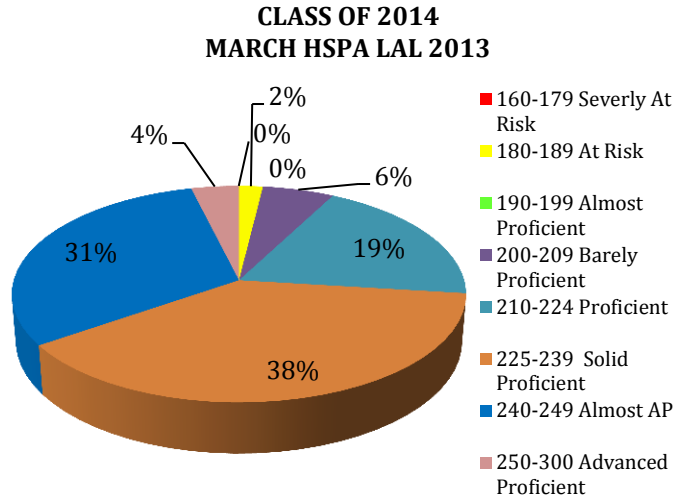

**CLASS OF 2013
MARCH HSPA MATH 2012**

**CLASS OF 2014
MARCH HSPA MATH 2014**

**Class of 2013 vs. Class of 2014
Percent of Students at 225 or Better
MATH**

**Class of 2013 vs. Class of 2014
Percent of Students Advanced Proficient
MATH**

**AMERICAN HISTORY HIGH SCHOOL
CLASS OF 2014: COHORT ANALYSIS
MATHEMATICS (ALL STUDENTS)
2010-2013**

**AMERICAN HISTORY HIGH SCHOOL
MARCH HSPA RESULTS FIRST TIME JUNIORS (MATHEMATICS)
2009-2013**

AMERICAN HISTORY HIGH SCHOOL FIRST TIME JUNIORS HSPA COMPARISONS: LANGUAGE ARTS LITERACY CLASS OF 2013 vs. CLASS OF 2014